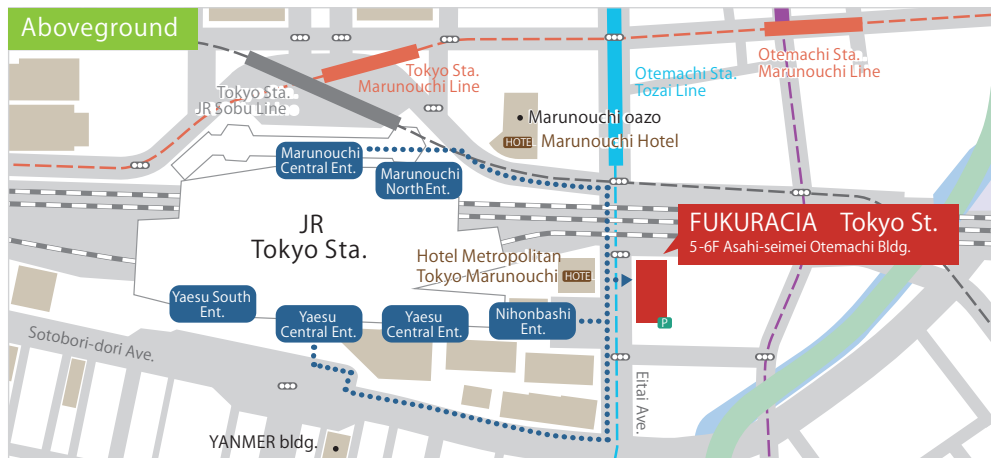

FUKURACIA TOKYO STATION

Access

5-6F Asahi-seimei Otemachi Bldg.
2-6-1, Otemachi, Chiyoda-ku, Tokyo, 100-0004

 By JR Line or Subway

1 minute walk from Nihonbashi Exit of JR Tokyo Station.

Aboveground Directly connected to JR Tokyo Station underground.

Underground Directly connected to Tokyo Metro Tozai line Otemachi Station.

Directions

From Yaesu Central Exit, Tokyo Station

Take Yaesu Central Exit and turn left.

You will see a large entrance to Daimaru department store on your right. Go straight.

You will see Nihonbashi Exit in front of you.

Enter through the entrance marked by the arrow and take the elevator to the sixth floor (reception).

The building in front of you is the Asahi Life Insurance Otemachi Building. Continue going left and you will come to a pedestrian crossing. Cross to the other side.