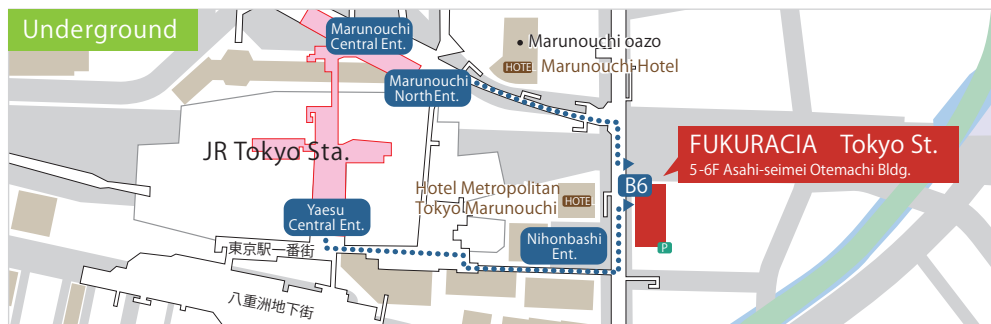

FUKURACIA TOKYO STATION

Access

5-6F Asahi-seimei Otemachi Bldg.
2-6-1, Otemachi, Chiyoda-ku, Tokyo, 100-0004

 By JR Line or Subway

1 minute walk from Nihonbashi Exit of JR Tokyo Station.

Aboveground Directly connected to JR Tokyo Station underground.

Underground Directly connected to Tokyo Metro Tozai line Otemachi Station.

Directions

From Yaesu Central Exit, Tokyo Station

Take Yaesu Central Exit and turn left.

You will see a large entrance to Daimaru department store on your right. Go straight.

You will see Nihonbashi Exit in front of you.

Enter through the entrance marked by the arrow and take the elevator to the sixth floor (reception).

The building in front of you is the Asahi Life Insurance Otemachi Building. Continue going left and you will come to a pedestrian crossing. Cross to the other side.