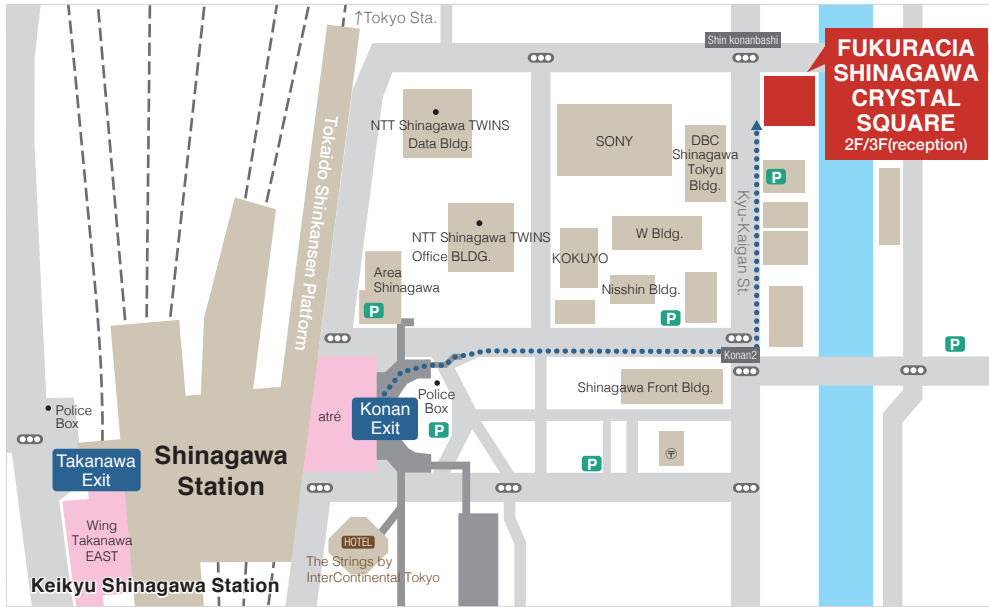

FUKURACIA SHINAGAWA CRYSTAL SQUARE

Access

2-3F Shinagawa Crystal Square
1-6-41, Konan, Minato-ku, Tokyo 108-0075

Customers parking is not available in FUKURACIA SHINAGAWA CRYSTAL SQUARE.
Please use neighborhood public parking.

There are Two Fukuracia in Shinagawa area.
To FUKURACIA "SHINAGAWA": Use Shinagawa Station Takanawa Exit
To FUKURACIA "SHINAGAWA CRYSTAL SQUARE": Use Shinagawa Station Konan Exit

 **By JR Line or Shinkansen**

Aboveground 8 minutes walk from JR Shinagawa Station Konan Exit.

 **By Keihin kyuko**

Aboveground 8 minutes walk from Keihin Express (Keikyū) Shinagawa Station.

Foyer

Public space

Interior design

Hall

Conference room